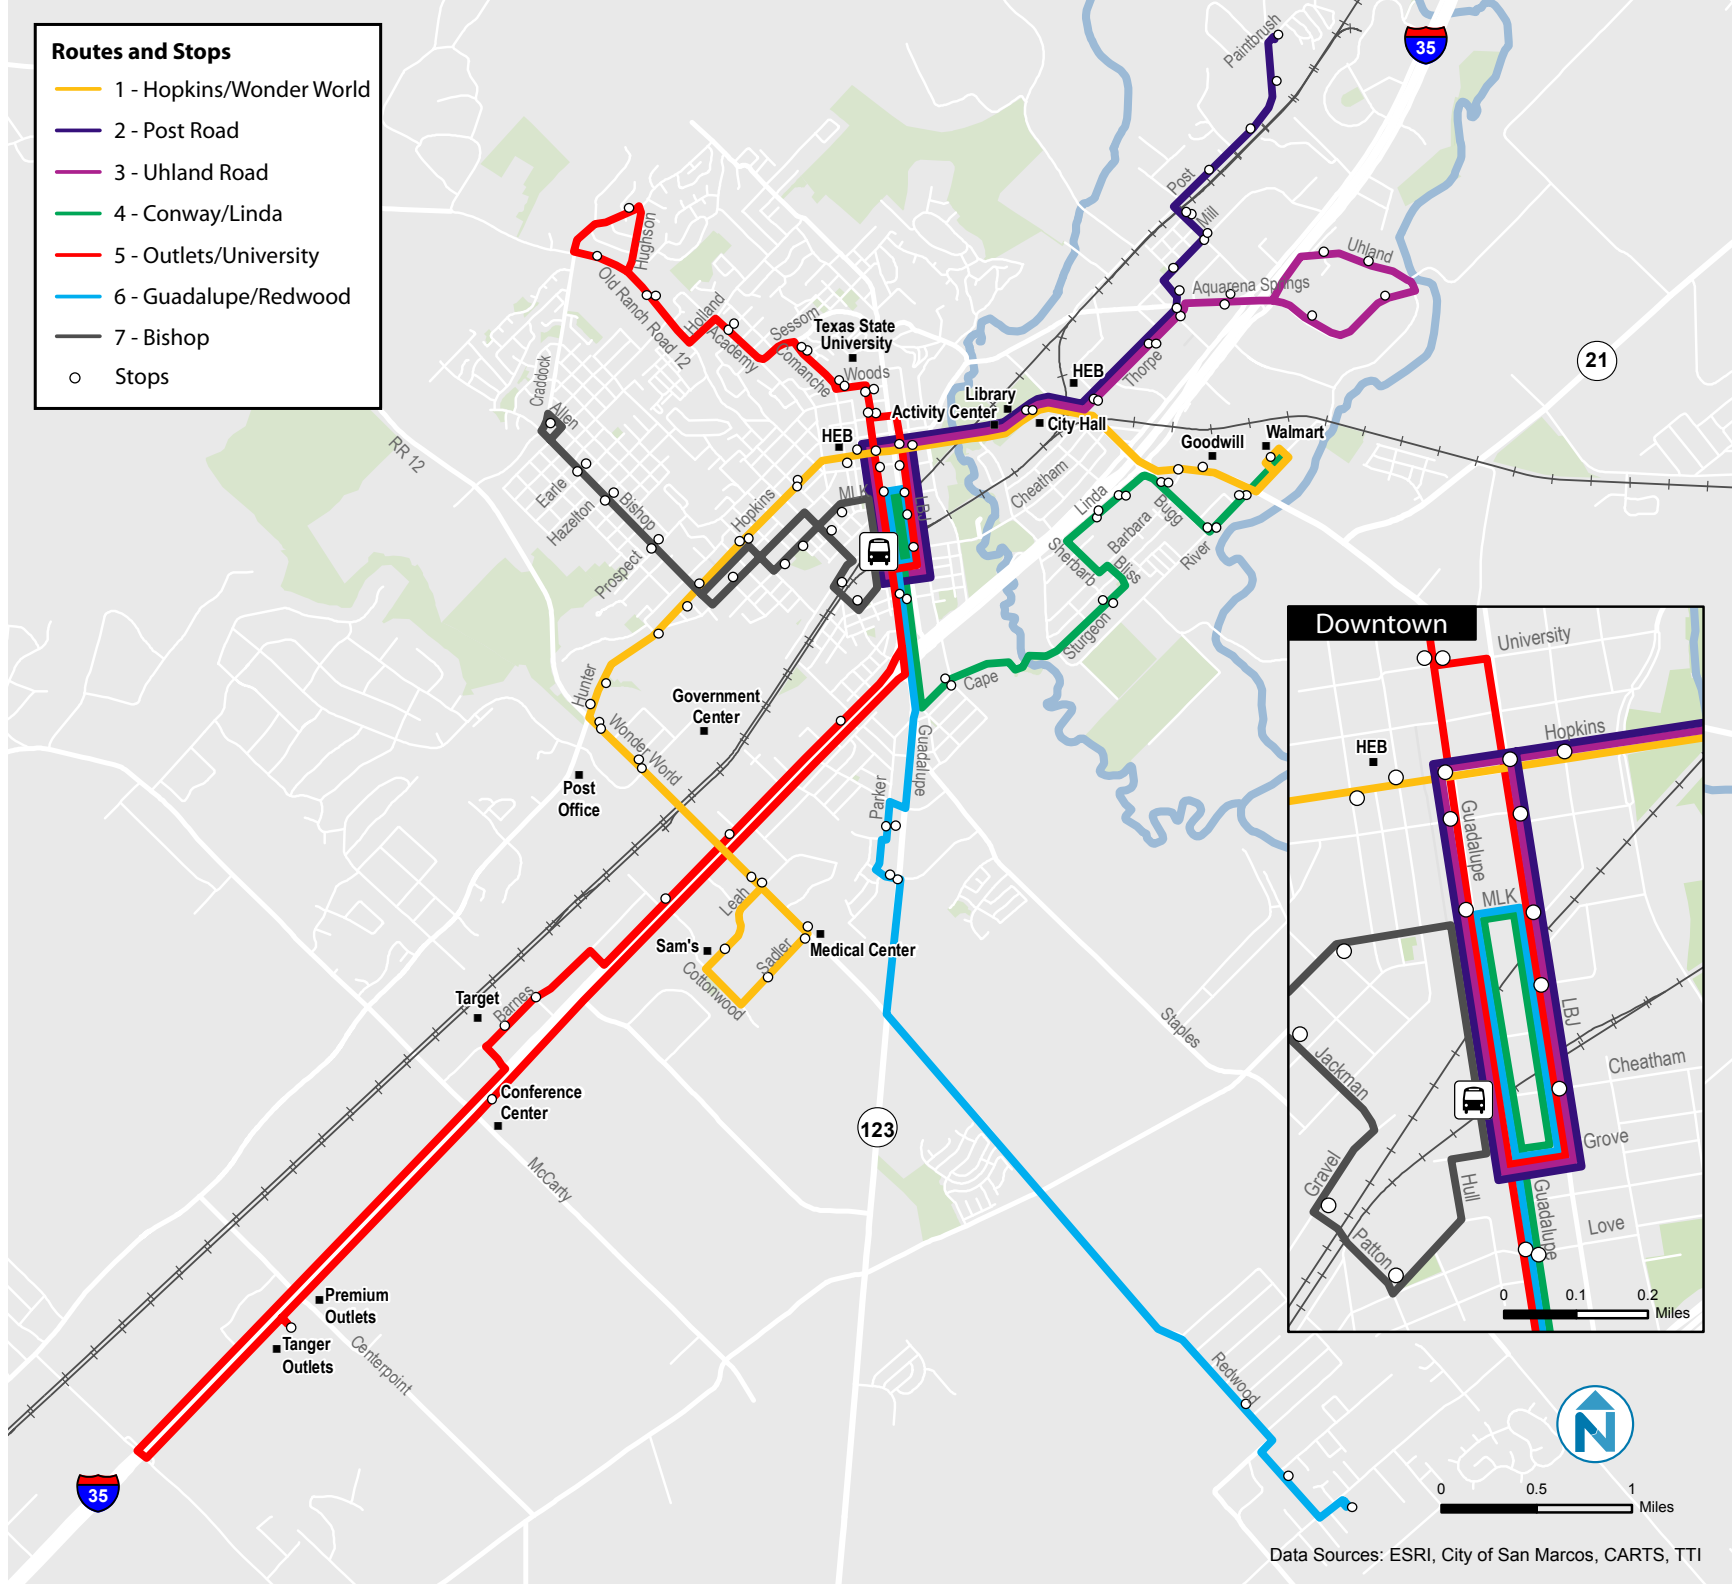

Route 7 Bishop

Northbound			Southbound		
Craddock & Bishop	MLK & Mitchell	San Marcos Station	San Marcos Station	San Antonio & Wilson	Craddock & Bishop
7:45 A.M.	7:51	7:57	7:30 A.M.	7:37	7:45
11:45	11:51	11:57	11:30	11:37	11:45
3:45 P.M.	3:51	3:57	3:30 P.M.	3:37	3:45

Route 5 Outlets/University

Northbound						Southbound						
Tanger Outlet Mall	San Marcos Conference Center	LBJ & Cheath	Woods & Guadalupe	Academy & Harvard	Craddock & Ladybird	Craddock & Ladybird	Academy & Harvard	Woods & Guadalupe	San Marcos Station (Arrive)	San Marcos Station (Depart)	Barnes Dr (Target)	Tanger Outlet Mall
7:17 A.M.	7:20	7:27	7:32	7:38	7:42					7:00 A.M.	7:09	7:15
8:17	8:20	8:27	8:32	8:38	8:42	7:44	7:48	7:52	7:57	8:00	8:09	8:15
9:17	9:20	9:27	9:32	9:38	9:42	8:44	8:48	8:52	8:57	9:00	9:09	9:15
10:17	10:20	10:27	10:32	10:38	10:42	9:44	9:48	9:52	9:57	10:00	10:09	10:15
11:17	11:20	11:27	11:32	11:38	11:42	10:44	10:48	10:52	10:57	11:00	11:09	11:15
12:17 P.M.	12:20	12:27	12:32	12:38	12:42	11:44	11:48	11:52	11:57	12:00 P.M.	12:09	12:15
1:17	1:20	1:27	1:32	1:38	1:42	12:44	12:48	12:52	12:57	1:00	1:09	1:15
2:17	2:20	2:27	2:32	2:38	2:42	1:44	1:48	1:52	1:57	2:00	2:09	2:15
3:17	3:20	3:27	3:32	3:38	3:42	2:44	2:48	2:52	2:57	3:00	3:09	3:15
4:17	4:20	4:27	4:32	4:38	4:42	3:44	3:48	3:52	3:57	4:00	4:09	4:15
5:17	5:20	5:27	5:32	5:38	5:42	4:44	4:48	4:52	4:57	5:00	5:09	5:15
						5:44	5:48	5:52	5:57			

ROUTE MAP

- Routes and Stops**
- 1 - Hopkins/Wonder World
 - 2 - Post Road
 - 3 - Uhland Road
 - 4 - Conway/Linda
 - 5 - Outlets/University
 - 6 - Guadalupe/Redwood
 - 7 - Bishop
 - Stops

While on Board