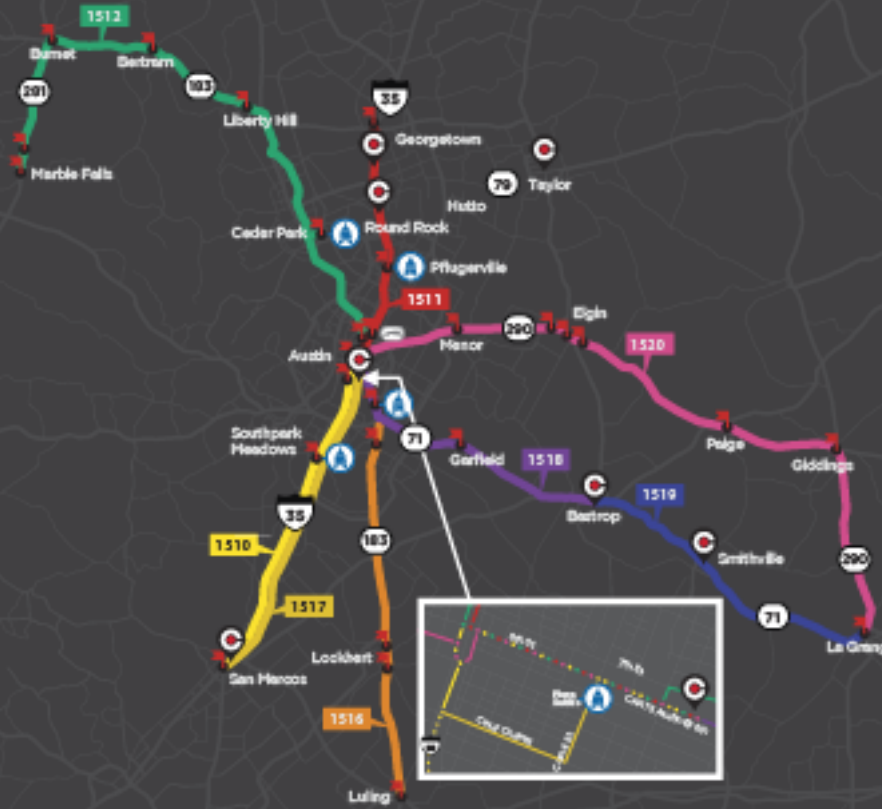

INTERURBAN COACH ROUTES

- 1510 Interurban Coach IH 35
- 1511 Interurban Coach IH 35
- 1512 Interurban Coach HWY 183
- 1515 Interurban Coach HWY 183
- 1517 Interurban Coach Tx State Exp. IH 35
- 1518 Interurban Coach HWY 71
- 1519 Interurban Coach HWY 71
- 1520 Interurban Coach HWY 290

- C CARTS Stations
- Other Stops
- Metro Stations
- Greyhound Station

For More Information
RideCARTS.com
512/478 RIDE (7433)