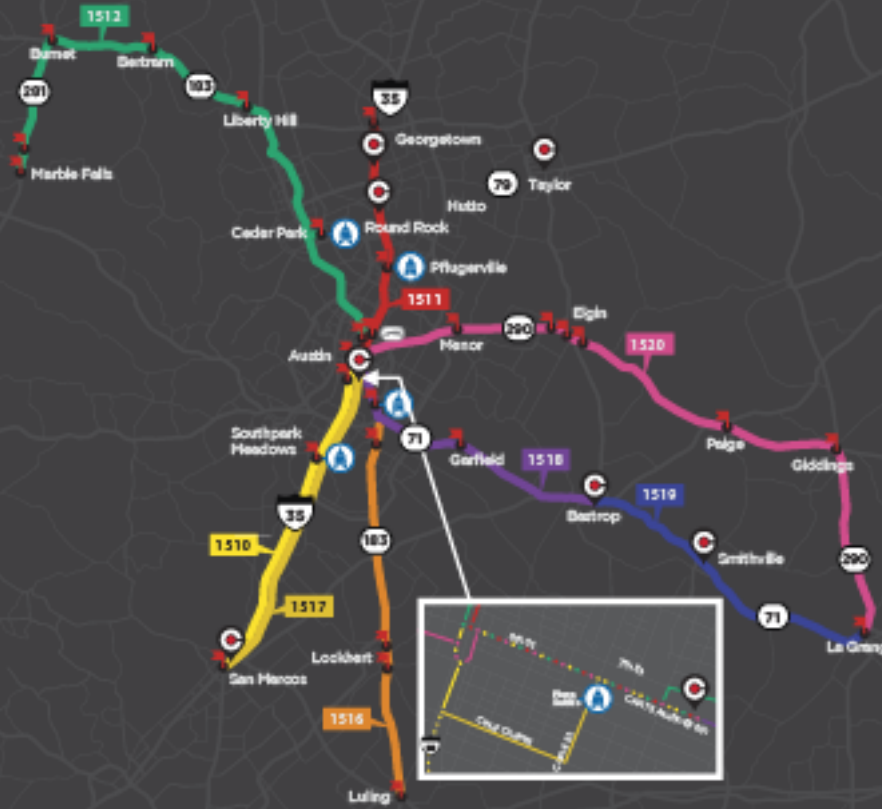

INTERURBAN COACH ROUTES

- 1510 Interurban Coach IH 35
- 1511 Interurban Coach IH 35
- 1512 Interurban Coach HWY 183
- 1515 Interurban Coach HWY 183
- 1517 Interurban Coach Tx State Exp. IH 35
- 1518 Interurban Coach HWY 71
- 1519 Interurban Coach HWY 71
- 1520 Interurban Coach HWY 290

- C CARTS Stations
- Other Stops
- Metro Stations
- Greyhound Station

For More Information
 RideCARTS.com
 512/478 RIDE (7433)

1517 INTERURBAN COACH

Express
Gold Route-
IH35

Reduced Service effective
January 4 - 15th 2021

You can now go to Google Maps and plan your trip with CARTS!

Be sure to follow us on social media!

For more information
RideCARTS.com

Reduced Service Schedule: Jan. 4 - 15th

INTERURBAN EXPRESS GOLD ROUTE 1517

Southbound - Austin to San Marcos

Monday - Friday

Plaza Saltillo	6:45a	8:45a	-	3:45p	6:00p
Southpark Meadows	7:10a	9:10a	-	4:30p	6:50p
TxState University	7:45a	9:45a	-	5:00p	7:25p
CARTS San Marcos	7:50a	9:50a	-	5:10p	7:30p