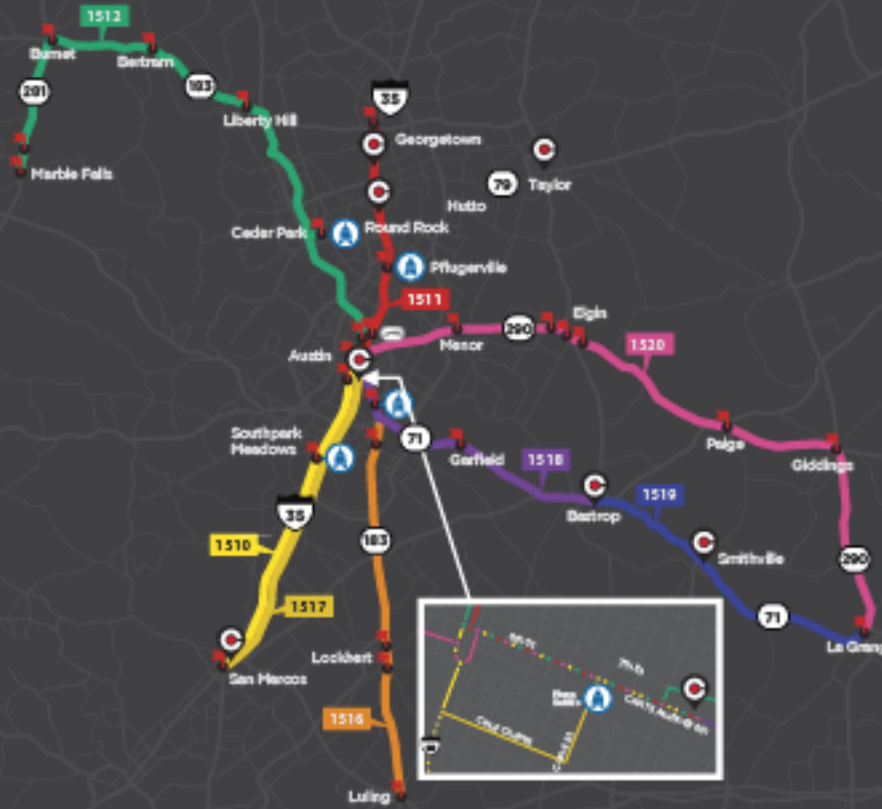

INTERURBAN COACH ROUTES

- 1510 Interurban Coach IH 35
- 1511 Interurban Coach IH 35
- 1512 Interurban Coach HWY 183
- 1515 Interurban Coach HWY 183
- 1517 Interurban Coach Tx State Exp. IH 35
- 1518 Interurban Coach HWY 71
- 1519 Interurban Coach HWY 71
- 1520 Interurban Coach HWY 290

- C CARTS Stations
- ▲ Other Stops
- A Metro Stations
- G Greyhound Station

For More Information
 RideCARTS.com
 512/478 RIDE (7433)

1517 INTERURBAN COACH

Express
Gold Route- IH35

**Service effective
 January 19th - until further
 notice**

Southbound - Austin to San Marcos

Monday - Friday

Plaza Saltillo	6:45a	8:45a	10:45a	12:45p	-	4:00p	6:15p
Southpark Meadows	7:05a	9:05a	11:05a	1:05p	-	4:25p	6:40p
TxState University	7:40a	9:40a	11:40a	1:40p	2:40p	5:10p	7:25p
CARTS San Marcos	7:45a	9:45a	11:45a	1:45p	2:45p	5:15p	7:30p

Northbound - San Marcos to Austin

Monday - Friday

CARTS San Marcos	7:45a	9:50a	11:45a	2:45p	5:15p	7:30p
Southpark Meadows	-	10:20a	12:20p	3:20p	5:50p	8:00p
Plaza Saltillo	8:45a	10:45a	12:45p	3:45p	6:15p	8:15p