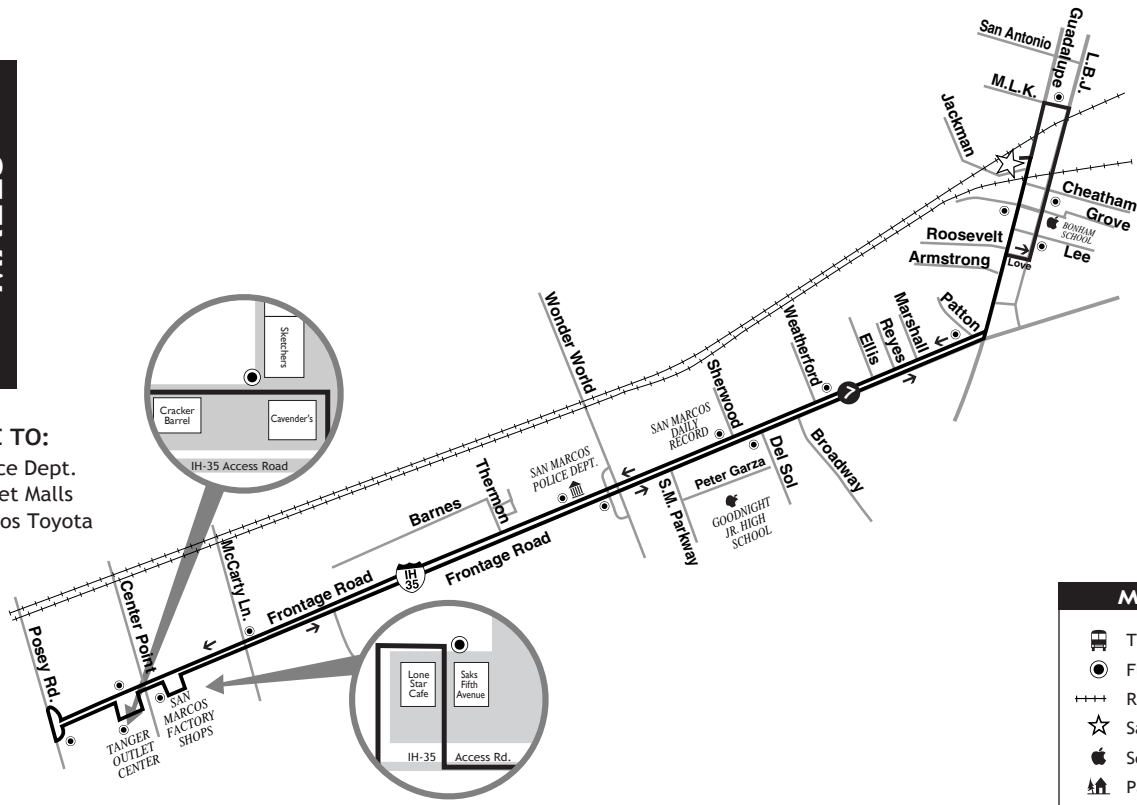

ROUTE 7

THE OUTLET MALLS

SERVICE TO:
 City Police Dept.
 The Outlet Malls
 San Marcos Toyota

MAP KEY

- Time Stops
- Flag Stops
- Railroad
- San Marcos Station
- School
- Parks

ROUTE 7/RED ROUTE

	San Marcos Station	7:00	7:30	8:00	8:30	9:00	9:30	10:00	10:30	11:00	11:30	12:00
A.M. ROUTES	San Marcos Station	7:00	7:30	8:00	8:30	9:00	9:30	10:00	10:30	11:00	11:30	12:00
	Tanger Outlet Center	7:13	7:43	8:13	8:43	9:13	9:43	10:13	10:43	11:13	11:43	12:13
	San Marcos Factory Shops	7:15	7:45	8:15	8:45	9:15	9:45	10:15	10:45	11:15	11:45	12:15
	San Marcos Station	7:27	7:57	8:27	8:57	9:27	9:57	10:27	10:57	11:27	11:57	12:27
P.M. ROUTES	San Marcos Station	12:30	1:00	1:30	2:00	2:30	3:00	3:30	4:00	4:30	5:00	5:30
	Tanger Outlet Center	12:43	1:13	1:43	2:13	2:43	3:13	3:43	4:13	4:43	5:13	5:43
	San Marcos Factory Shops	12:45	1:15	1:45	2:15	2:45	3:15	3:45	4:15	4:45	5:15	5:45
	San Marcos Station	12:57	1:27	1:57	2:27	2:57	3:27	3:57	4:27	4:57	5:27	5:57